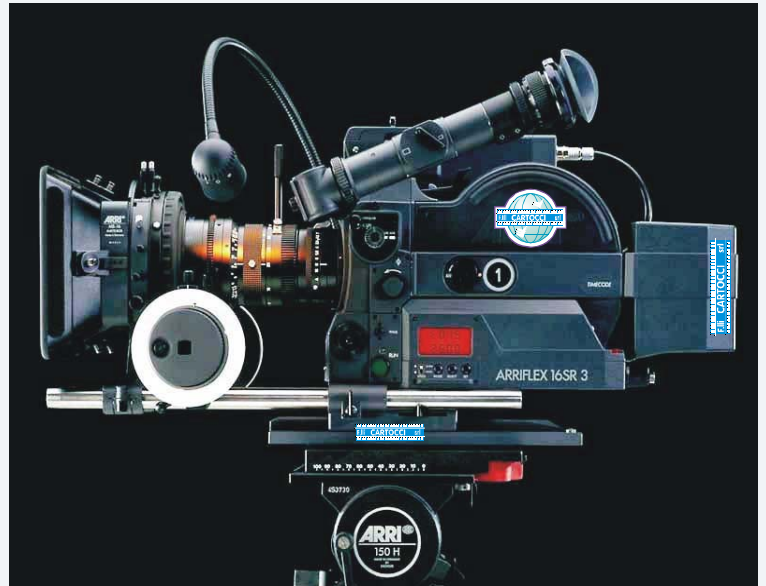

ARRI SR3

Including :

2 x 400' MAGAZINES
EXTENSION VIEWFINDER
ARRI HEATED EYEPIECE
MATTE BOX 4x4
ARRI FOLLOW FOCUS FF4
24V RIGHT HAND GRIP
ARRI EYEPIECE LEVELLER
BRIDGE PLATE
3x24V ON BOARD BATTERIES
24V ON BOARD BATTERY CHARGER
CHANGING BAG

Daily Rate €. 400,00
Weekly Rate €. 1.200,00

DESCRIZIONE ACCESSORI

DAILY RATE

WEEKLY RATE

SR3 400' MAGAZINE	€.	25,00	€.	75,00
SR3 400' HIGH SPEED MAGAZINE	€.	35,00	€.	105,00
MB 16 4" PRODUCTION MATTE BOX	€.	40,00	€.	120,00
FOLLOW FOCUS FF4	€.	60,00	€.	180,00
IVS - INTEGRATED VIDEO ASSIST 16mm or SUPER 16	€.	225,00	€.	675,00
ARRI VSU4 VARIABLE SPEED UNIT	€.	125,00	€.	375,00
ESU EXTERNAL SYNC UNIT	€.	100,00	€.	300,00
RCU REMOTE CONTROL UNIT	€.	100,00	€.	300,00
BRIDGE PLATE 19mm	€.	15,00	€.	45,00
WORK LIGHT	€.	10,00	€.	30,00
ARRI HEATED EYEPIECE	€.	15,00	€.	45,00
LOW MODE SUPPORT	€.	200,00	€.	600,00
SYNCRO BOX	€.	55,00	€.	165,00
HAND GRIP COMPLETE SET	€.	15,00	€.	45,00
EXTERN TIME CODE BATTERY	€.	15,00	€.	45,00
REMOTE ON - OFF SWITCH	€.	15,00	€.	45,00
POWER CABLE	€.	5,00	€.	15,00
EXTENSION CABLE	€.	5,00	€.	15,00
ACCESSORIES JUNCTION BOX	€.	10,00	€.	30,00
ARRI SR3 SHULDER SET	€.	40,00	€.	120,00
ARRI 24V LENS LIGHT	€.	15,00	€.	45,00
24V ON BOARD BATTERY	€.	15,00	€.	45,00
24V ON BOARD BATTERY CHARGER	€.	10,00	€.	30,00
24V BATTERY BELT WITH INTEGRAL CHARGER	€.	50,00	€.	150,00
24V BATTERY	€.	15,00	€.	45,00
24V BATTERY CHARGER	€.	10,00	€.	30,00
RAIN COVER	€.	25,00	€.	75,00